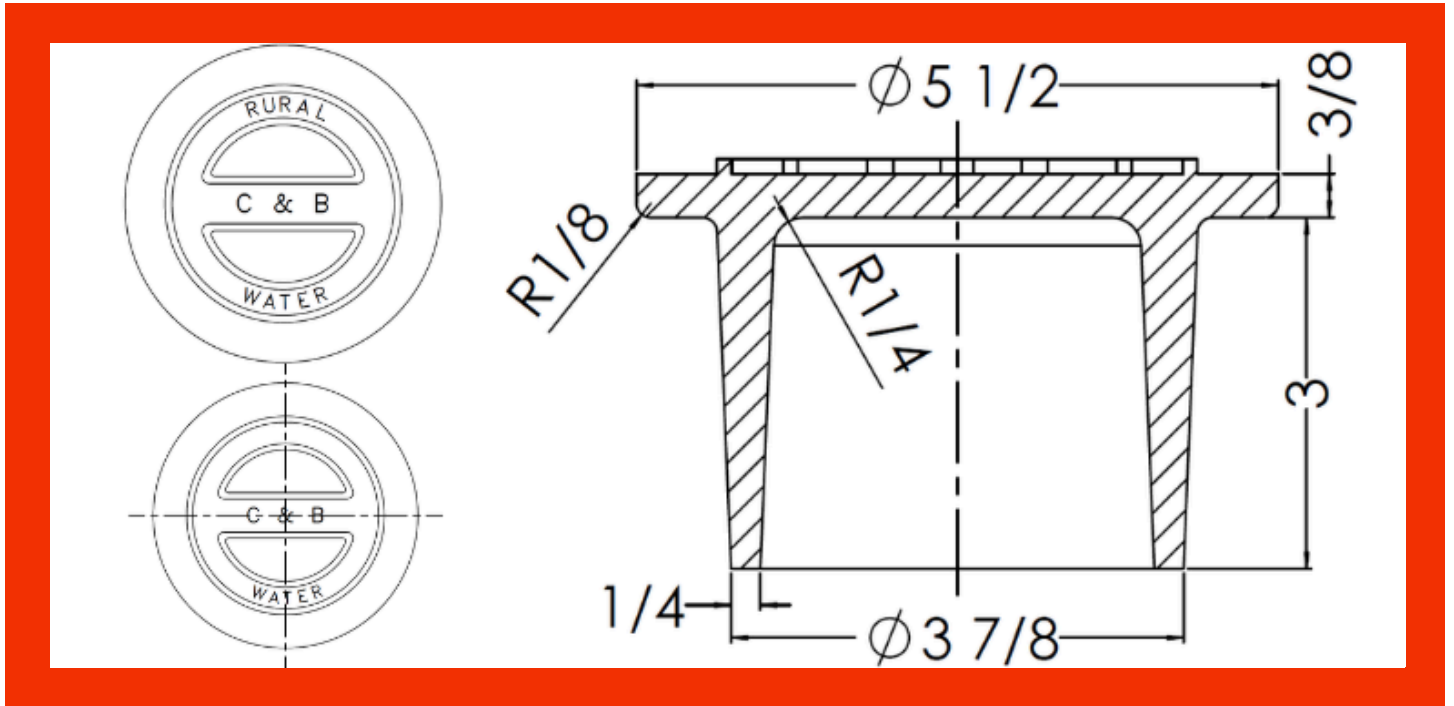

CLAY & BAILEY
MANUFACTURING COMPANY

2615 4" MUSHROOM COVER

Features:

The 2615 4" Mushroom Cover is for use with a 4" PVC Pipe.

Lid markings available include:

Rural Water, Water, and Sewer.

Part Number Variations: