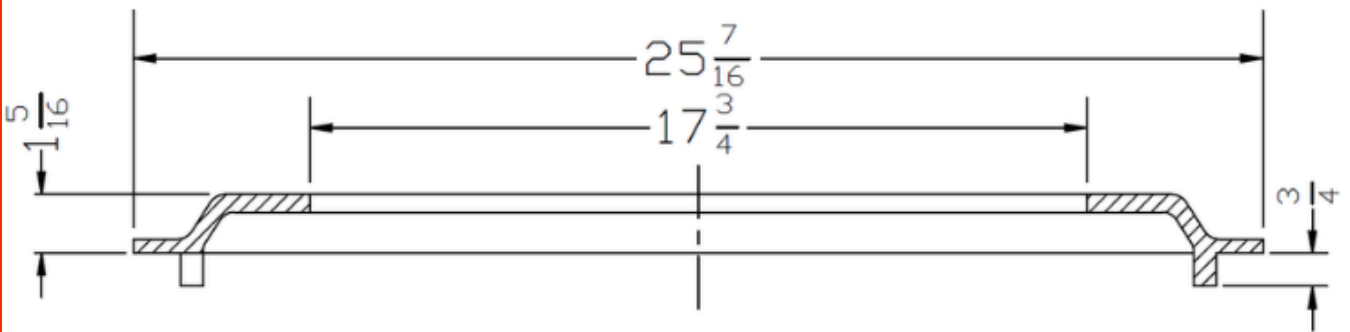

CLAY & BAILEY
MANUFACTURING COMPANY

2424 18x24 ADAPTOR

Features:

The 2424 18x24 Adaptor is used to allow an 18" meter cover to fit a 24" meter pit.

Part Number Variations:

02424-01-61824 Foreign 18x24 Adaptor

18" Meter Covers that fit this Adaptor include:

2203, 2204, 2205, 2206, 2207, 2210, 2212, 2344, 2350 & 2361.

Revision Date: 3/10/26

Weights
Cover 27 Lbs.

Material Spec:
ASTM A48, CLASS 35B, GRAY IRON

www.claybailey.com