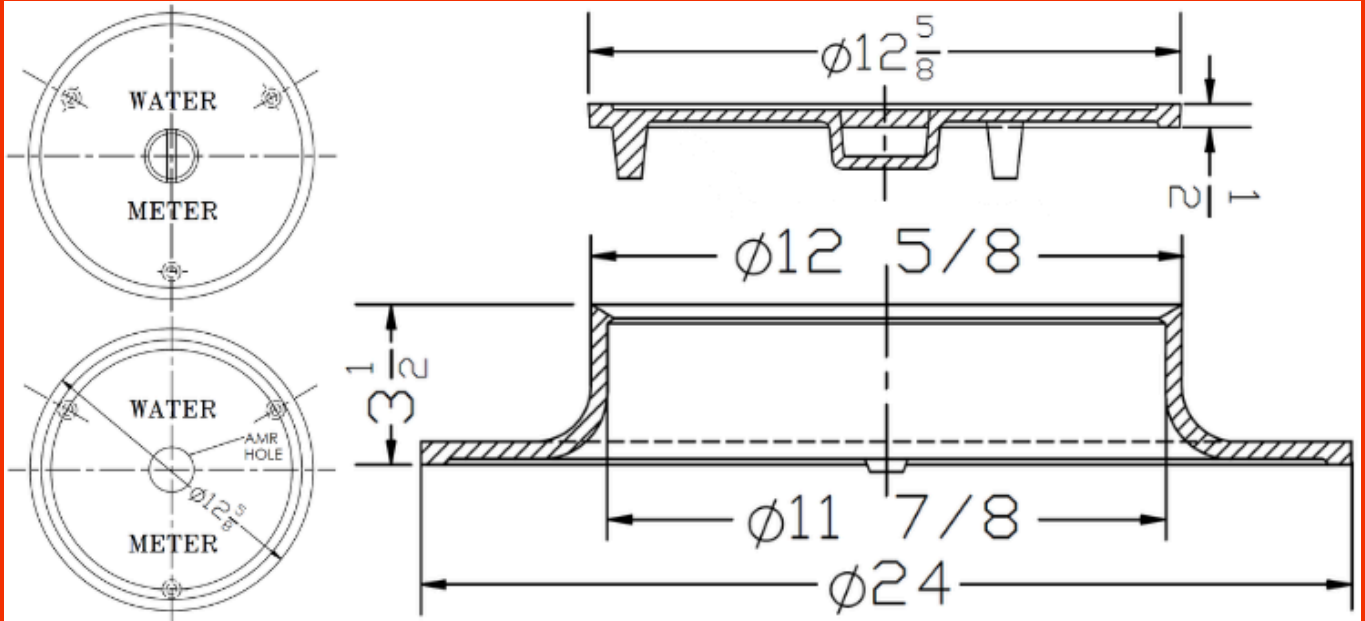

CLAY & BAILEY
MANUFACTURING COMPANY

2355 21" METER COVER

Features:

The 2210 Meter Cover is for use with an 21" nominal meter pit.

This ring is used with a 2210 lid.

The lids are available in both Foreign and Domestic. We currently only stock Foreign castings for the ring.

Please see our plastic lid listing for options other than cast iron.

Part Number Variations:

EJ 00842525 Domestic Solid Lid
EJ 00842545 Domestic Lid w/ Offset AMR Hole

EJ 00842550 Domestic Lid m/ SEWER
EJ 00842555 Domestic Lid w/ 2 Offset AMR Holes

02210-01-6001 Foreign Solid Lid
02210-01-6002 Foreign Lid w/ Center AMR Hole
02355-01-6050 Foreign Ring

Revision Date: 3/9/26

Weights
Lid 10 Lbs.
Ring 43.5 Lbs.

Material Spec:
ASTM A48, CLASS 35B, GRAY IRON