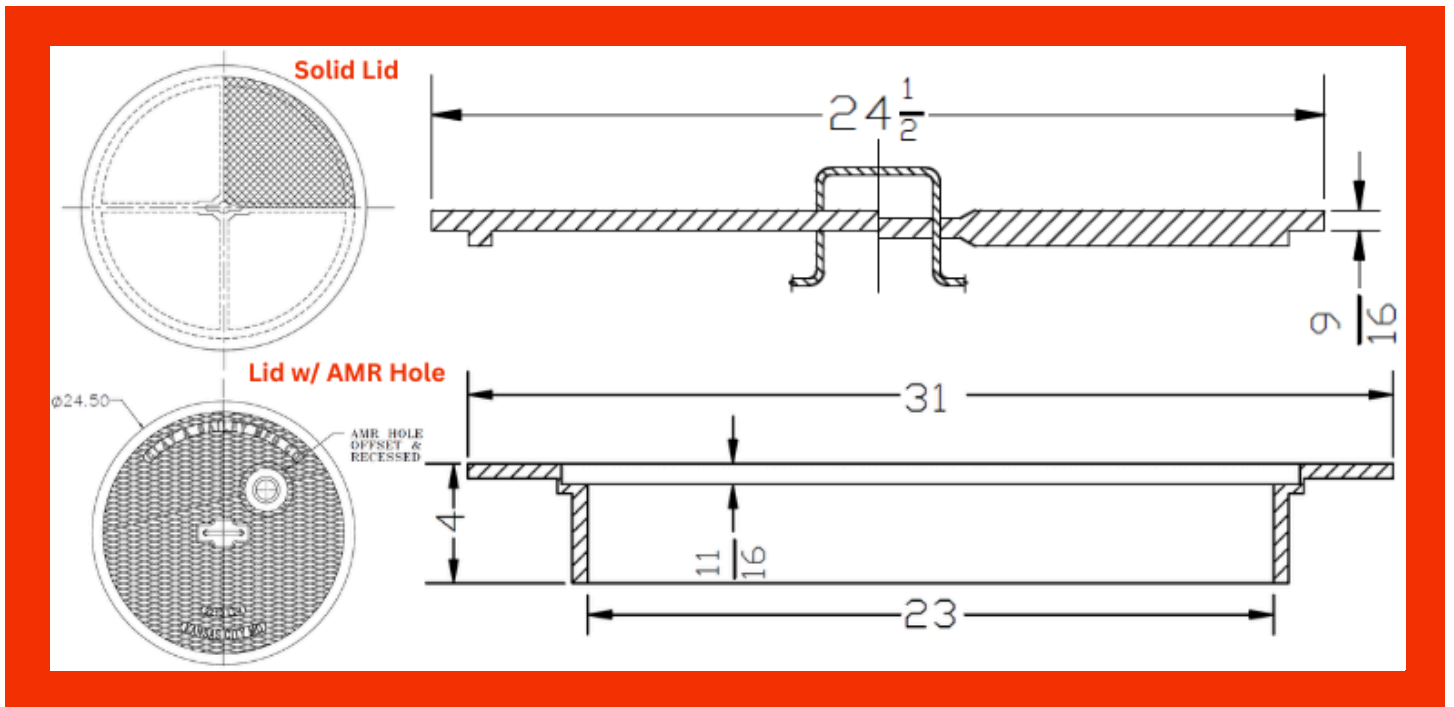

CLAY & BAILEY
MANUFACTURING COMPANY

2213 METER VAULT COVER

Features:

The 2213 Meter Cover is for use with a precast or cast-in-place meter vault.

The lid features a handle for easy access.

We currently only stock Foreign castings.

Part Number Variations:

02213-01-6001 Foreign Solid Lid w/
Handle

02213-01-6010 Foreign Lid w/ AMR Hole
& Handle

02213-01-6050 Foreign Ring

Weights

Lid 90 Lbs.

Ring 67 Lbs.

Material Spec: