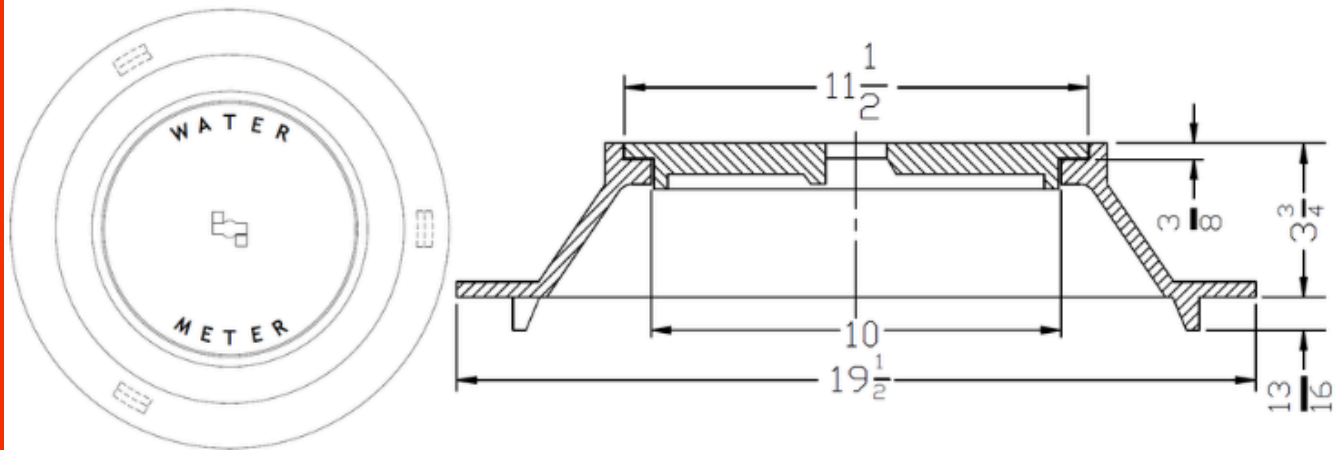

CLAY & BAILEY
MANUFACTURING COMPANY

2212 18" METER COVER

Features:

The 2212 Meter Cover is for use with an 18" nominal meter pit.

Part Number Variations:

02212-01-6001 Foreign Solid Lid

02212-01-6050 Foreign Ring

We currently only stock Foreign castings.

Weights

Lid 11 Lbs.

Ring 28 Lbs.

Material Spec:

ASTM A48, CLASS 35B, GRAY IRON

Revision Date: 3/16/26

www.claybailey.com