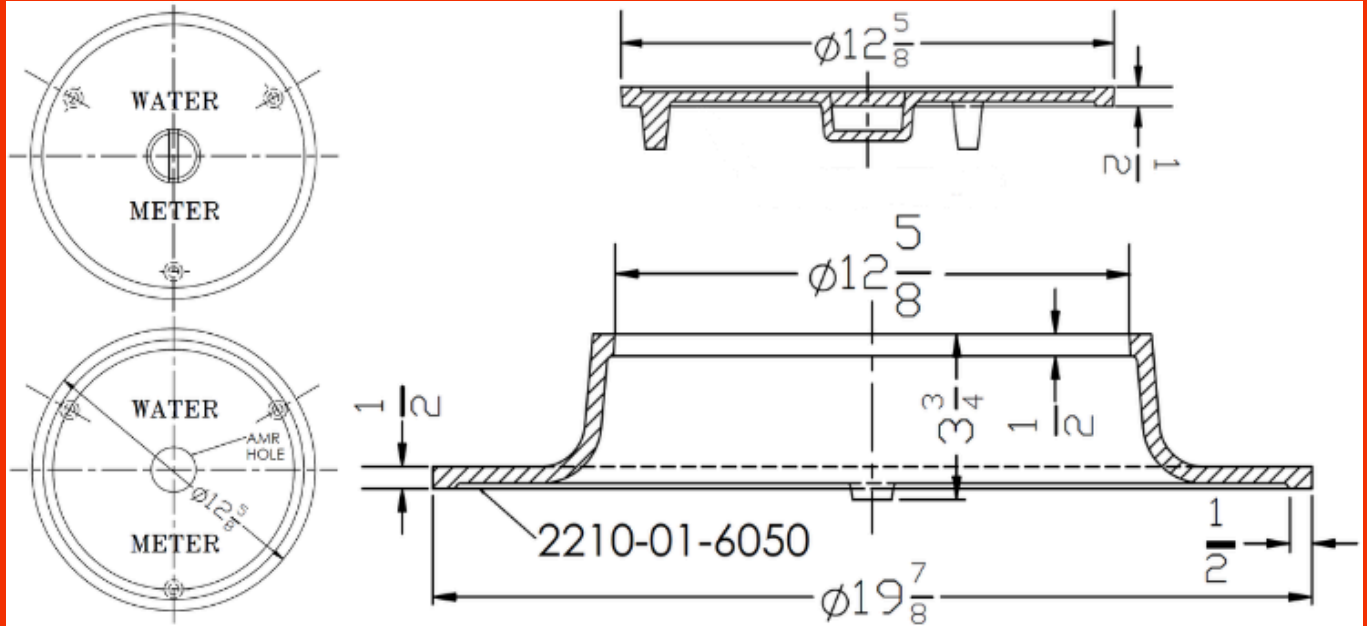

## 2210 18" METER COVER

**Features:**

The 2210 Meter Cover is for use with an 18" nominal meter pit.

These are available in both Foreign and Domestic.

Please see our plastic lid listing for options other than cast iron.

**Part Number Variations:**

- EJ 00842510 Domestic Ring
- EJ 00842525 Domestic Solid Lid
- EJ 00842545 Domestic Lid w/ Offset AMR Hole
- EJ 00842550 Domestic Lid m/ SEWER
- EJ 00842555 Domestic Lid w/ 2 Offset AMR Holes

- 02210-01-6001 Foreign Solid Lid
- 02210-01-6002 Foreign Lid w/ Center AMR Hole
- 02210-01-6050 Foreign Ring

Revision Date: 3/9/26

**Weights**  
Lid 10 Lbs.  
Ring 28 Lbs.

Material Spec:  
ASTM A48, CLASS 35B, GRAY IRON