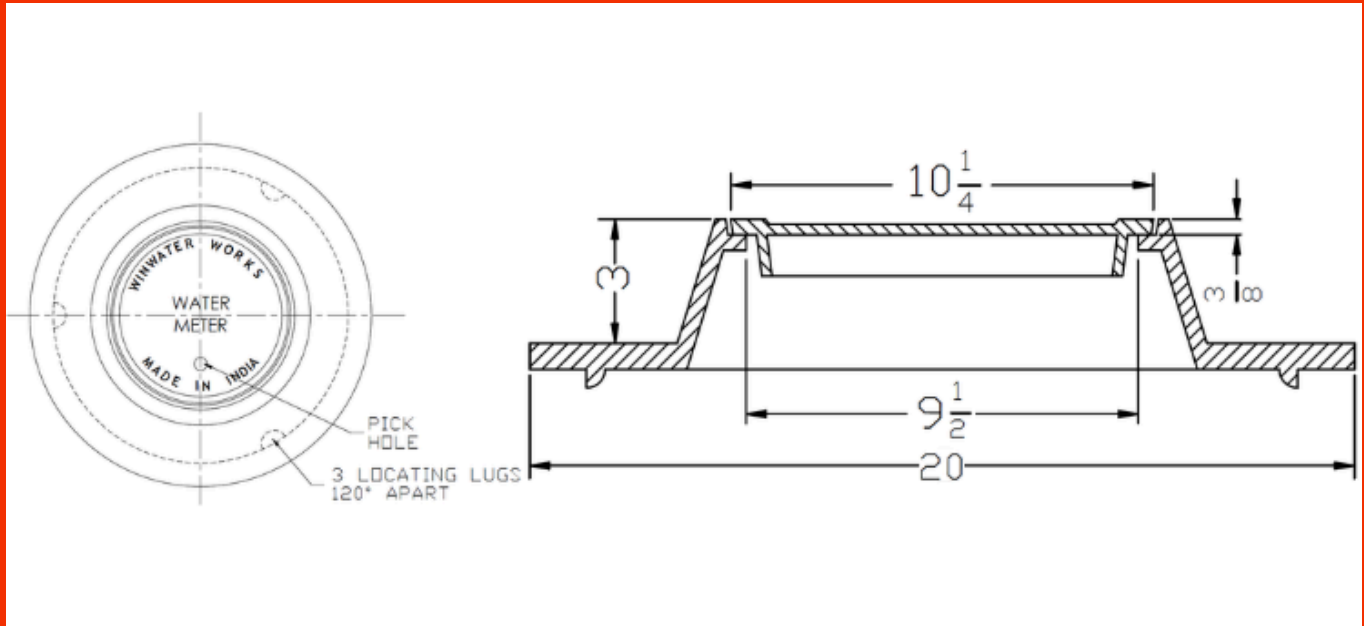

## 2203 18" METER COVER

### Features:

The 2203 Meter Cover is for use with an 18" nominal meter pit.