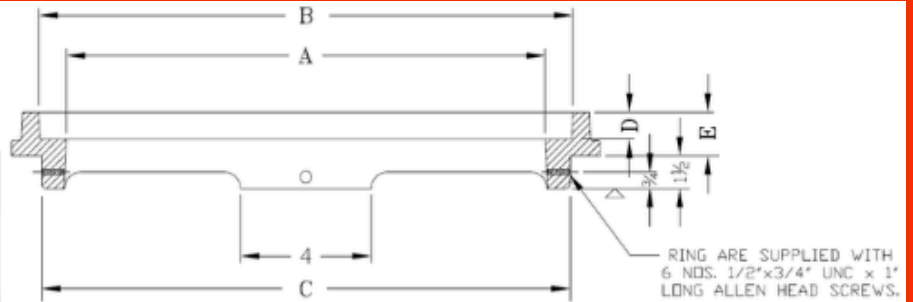

AM HWY 2007 / 3100 MANHOLE RISERS

A	B	C	D	E
22	24 ¹ / ₄	24	1 ¹ / ₂	2
22	24 ¹ / ₄	24	1 ¹ / ₂	2 ¹ / ₂
22	24 ¹ / ₄	24	1 ¹ / ₂	3
22	24 ¹ / ₄	24	1 ¹ / ₂	3 ¹ / ₂

Features:

The AM HWY 2007 Domestic Steel Manhole Risers and the 3100 Series Foreign Cast Iron Risers fit manhole lids with an Outside Diameter of 24" and a Lid Seat that measures 1.5".

The AM HWY 2007 Series is available in sizes ranging from .75" – 3".

These are available in Solid or Adjustable risers.

These are available with or without Set Screws

The 3100 Series is available in 2" only.

These are available in solid only.

These only come with Set Screws.

Contact sales@claybailey.com for information on non-stock sizes.

Part Number Variations:

- AM HWY 2007 1.5" Domestic Adjustable Riser
- AM HWY 2007 1.5 SOLID 1.5" Domestic Solid Riser
- AM HWY 2007 1.5S, SS 1.5" Domestic Solid Riser w/ Set Screws
- AM HWY 2007 2S 2" Domestic Solid Riser
- AM HWY 2007 2S, SS 2" Domestic Solid Riser w/ Set Screws
- AM HWY 2007 3S 3" Domestic Solid Riser
- AM HWY 2007-.75S .75" Domestic Solid Riser
- AM HWY 2007-1 1" Domestic Adjustable Riser
- AM HWY 2007-1.25 1.25" Domestic Adjustable Riser
- AM HWY 2007-1.25S 1.25" Domestic Riser
- AM HWY 2007-1S 1" Domestic Solid Riser
- AM HWY 2007-2 2" Domestic Adjustable Riser
- AM HWY 2007-3 3" Domestic Adjustable Riser
- 03100-01-6200 2" Foreign Solid Riser w/ Set Screws