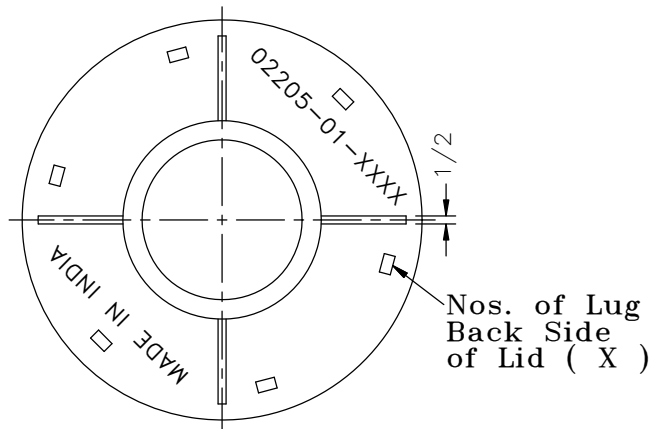

TOP VIEW OF OUTER LID

INNER LID

INNER LID SECTION

SECTION OF OUTER LID

BACK VIEW OF OUTER LID

CLAY & BAILEY Code	RBAC Item Code	Outer Lid Over Size (A)	Seating Depth for Inner Lid in Outer Lid (T)	Nos. of Lug Back Side of Lid (X)
02205-01-6050	N3841-A-1/2	20-1/2" Dia.	1/2"	3
02205-01-6150	N3841-A-13/16	20-1/2" Dia.	13/16"	3
02205-01-6450	N3841B-SP	25-7/32" Dia.	7/8"	6