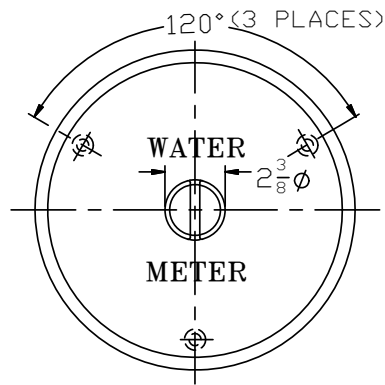

TOP VIEW OF OUTER LID

INNER LID

INNER LID SECTION

SECTION OF OUTER LID

BACK VIEW OF OUTER LID

CLAY & BAILEY Code	RBAC Item Code	Outer Lid Over Size (A)	Seating Depth for Inner Lid in Outer Lid (T)	Nos. of Lug Back Side of Lid (X)
02205-01-6050	N3841-A-1/2	20-1/2" Dia.	1/2"	3
02205-01-6150	N3841-A-13/16	20-1/2" Dia.	13/16"	3
02205-01-6450	N3841B-SP	25-7/32" Dia.	7/8"	6

R.#	REVISION-	DATE	R.BY	APR.
R. B. AGARWALLA & CO.				
2/6 SARAT BOSE ROAD, KOLKATA-20 INDIA				
TITLE-				
#2205 METER BOX OUTER LID & INNER LID				
DRAWN BY:-	SARIFUL	DATE:-	19.03.26	
CHECK BY:-	BNA	PAT. NO.		
APPROVED BY:-	BNA	N3841		