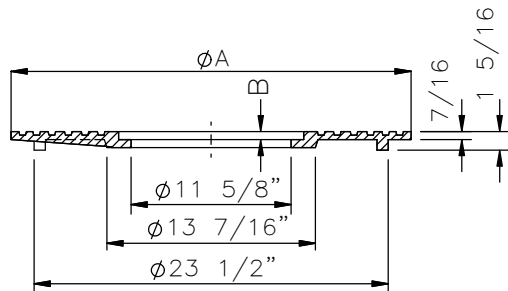

TOP VIEW OF OUTER LID

INNER LID

INNER LID SECTION

SECTION OF OUTER LID

BACK VIEW OF OUTER LID

CLAY & BAILEY Code	RBAC Item Code	Outer Lid Over Size (A)	Seating Depth for Inner Lid in Outer Lid (T)	Nos. of Lug Back Side of Lid (X)
02205-01-6050	N3841-A-1/2	20-1/2" Dia.	1/2"	3
02205-01-6150	N3841-A-13/16	20-1/2" Dia.	13/16"	3
02205-01-6450	N3841B-SP	25-7/32" Dia.	7/8"	6

R.#	REVISION-	DATE	R.BY	APR.
R. B. AGARWALLA & CO.				
2/6 SARAT BOSE ROAD, KOLKATA-20 INDIA				
TITLE-				
#2205 METER BOX OUTER LID & INNER LID				
DRAWN BY:-	SARIFUL	DATE:-	19.03.26	
CHECK BY:-	BNA	PAT. NO.		
APPROVED BY:-	BNA	N3841		