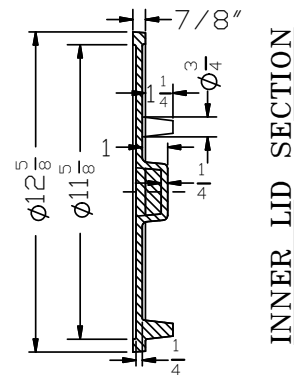

TOP VIEW OF OUTER LID

INNER LID

INNER LID SECTION

SECTION OF OUTER LID

BACK VIEW OF OUTER LID

CLAY & BAILEY Code	RBAC Item Code	Outer Lid Over Size (A)	Seating Depth for Inner Lid in Outer Lid (T)	Nos. of Lug Back Side of Lid (X)
02205-01-6050	N3841-A-1/2	20-1/2" Dia.	1/2"	3
02205-01-6150	N3841-A-13/16	20-1/2" Dia.	13/16"	3
02205-01-6450	N3841B-SP	25-7/32" Dia.	7/8"	6

R.#	REVISION-	DATE	R.BY	APR.
R. B. AGARWALLA & CO.				
2/6 SARAT BOSE ROAD, KOLKATA-20 INDIA				
TITLE-				
#2205 METER BOX OUTER LID & INNER LID				
DRAWN BY:-	SARIFUL	DATE:-	19.03.26	
CHECK BY:-	BNA	PAT. NO.		
APPROVED BY:-	BNA	N3841		