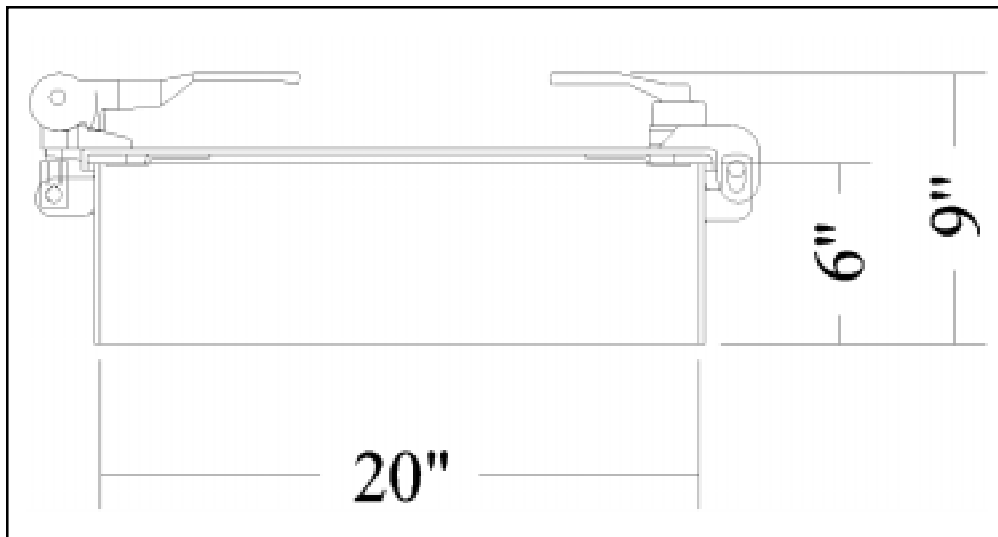

Part No.	Size	Material	Wt.
1821-09-2000	20"	Mild Steel	21.0

## Features

Non-pressure, full opening manhole with 3 cam closure features "Ball in Socket" Safety Design to prevent accidental opening. Ideal for applications requiring access manhole on non specification trailers.

**1821**

See reverse side for ordering guide.