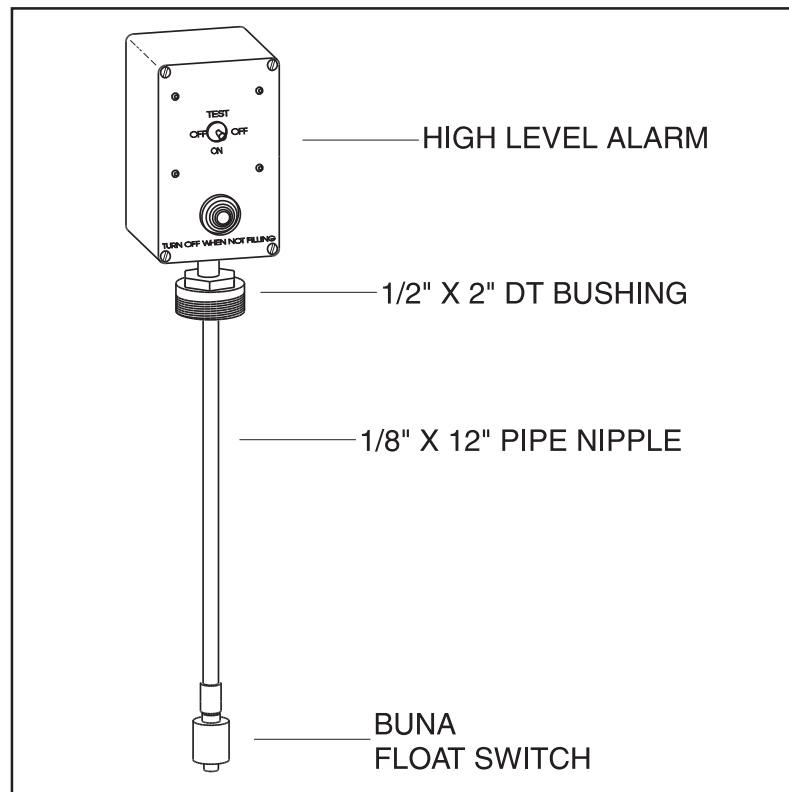

Features

Designed to meet current codes for overfill prevention. Alarm is battery operated, intrinsically safe, and complies with NEMA requirements. 95 decibel alarm alerts delivery person when fluid in tank reaches the predetermined level. Level is adjustable for specific applications. Unit comes ready to install with Alarm, float switch, batteries and one length of 1/8" pipe. May be ordered with #1313 sight gauge, (#1350), for complete liquid level monitoring and alarm.

1400

| Part No. | Size | Wt. lbs |
|--------------|------|---------|
| 1400-13-1000 | 2" | 2.0 |

1400 Installation Instructions

1. The 1400 comes pre-assembled ready to install, with a 12" pipe nipple for an alarm switch depth of 12". If this is sufficient then merely thread the unit into a 2" opening on your tank.
2. If a different alarm depth is needed, use the chart on this page to determine the proper depth for your round horizontal tank, (for vertical round tanks or rectangular tanks, simply multiply the total height of the primary tank by the percentage shut-off).
3. Loosen the four plastic screws and remove the cover on the alarm box, then disconnect the two wires running into the terminals inside.
4. Loosen and remove the float switch from the 1/8" pipe coupling, being careful not to damage the float mechanism, pull the wires through and out of the 1/8" pipe nipple.
5. Remove the existing 1/8" pipe nipple and replace with proper length.
6. Run the wires back through the pipe and into the box, connecting the wires to the terminals.
7. Check the alarm function by moving the switch to the "on" position and moving the float up to trigger the alarm. If the alarm sounds with the float in the lowered position, remove the snap ring securing the float to the switch, and reverse the direction of the float, (changing the direction of the float determines whether the alarm sounds with the float in the "up" or "down" position).
8. Test again, and reassemble the unit.
9. Install in tank.