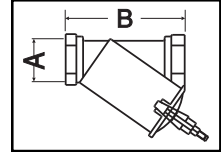

Features

Cast iron Heavy Duty Strainer, the 890 comes standard with a 40 mesh brass basket. The basket is easy to remove & clean. Pipe threads are standard. Options are listed on the reverse side.