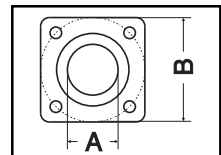

Part No.	Size	lbs	B.C.	
			A	B
0891-01-2000	2"	14.25	4 3/4"	9 11/32"

## Features

Heavy Duty cast iron square flanged Line Strainer. Basket is standard in 40 mesh brass. Material & basket options on reverse side.

**895**

Part No.	Size	lbs	A	B.C.	
				A	B
0895-01-2000	2"	2.0	2"	4 3/4"	

## Features

Cast Iron mounting flange for the flanged line strainer. Bolt holes are 9/16" Diameter.