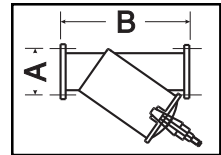

Features

Heavy Duty cast iron square flanged Line Strainer. Basket is standard in 40 mesh brass. Material & basket options on reverse side.