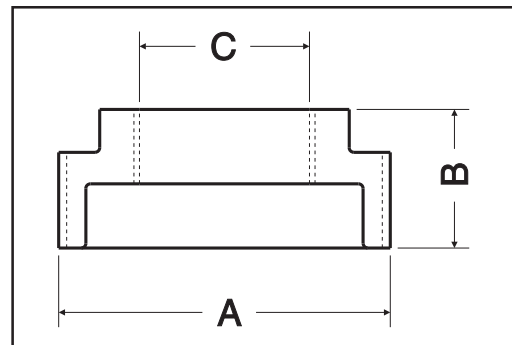

**122*****Features***

Heavy Duty Cast Iron Single Tap Bushing suitable for use on underground or aboveground storage tanks.

Part No.	Size	lbs	Thds		Thds
			A	B	C
0122-01-3002	3"x2"	1.5	3"	2"	2"
0122-01-4015	4"x1 1/2"	2.75	4"	2"	1 1/2"
0122-01-4002	4"x2"	2.75	4"	2"	2"
0122-01-4003	4"x3"	2.25	4"	2"	3"

**123*****Features***

Cast Iron Flush Single Tapped bushing suitable for use on underground or aboveground storage tanks.

Part No.	Size	lbs	Thds		Thds
			A	B	C
0123-01-4003	4"	2.25	4"	2"	3"