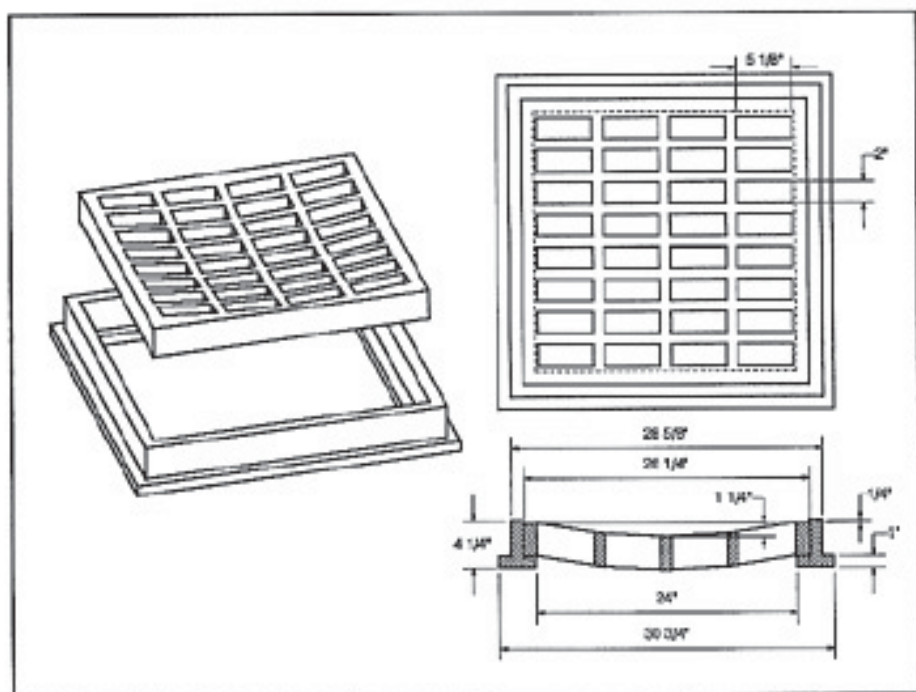

More Products
Turn the Page▶

Terminal Loading Rack
Car Wash Drain, Truck Plaza
Frames & Grates
Extra Heavy Duty

Part # 2142
Description: Grate

Opening: 431 square inches

Weight: 600 lbs

Part # 2151

Description: Frame & Grate

Opening: 320 square inches

Weight: Grate 205 lbs
Frame 250 lbs