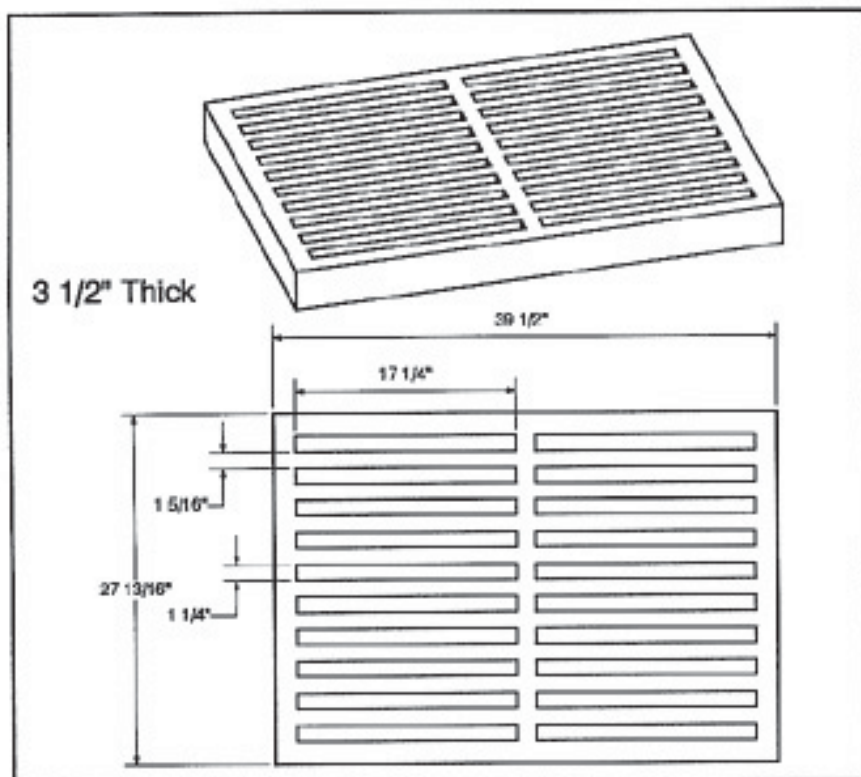

More Products
Turn the Page▶

Terminal Loading Rack
Car Wash Drain, Truck Plaza
Frames & Grates
Extra Heavy Duty

Part # 2142
Description: Grate

Opening: 431 square inches

Weight: 600 lbs

Part # 2151

Description: Frame & Grate

Opening: 320 square inches

Weight: Grate 205 lbs
Frame 250 lbs