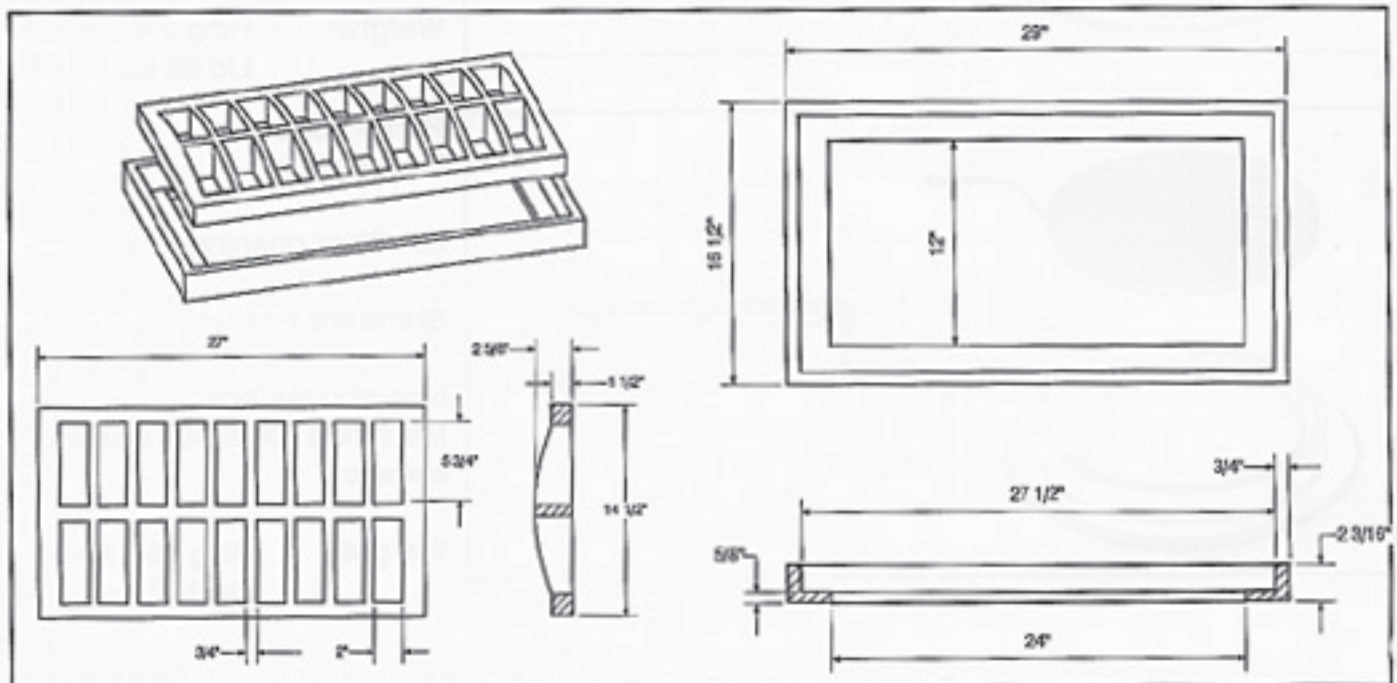

More Products  
Turn the Page ▶

Car Wash Drains, Oil Water Separators  
Terminal Loading Rack Drains, Truck Stops  
Heavy Duty

**Part # 2153**  
**Opening: 455 square inches**

**Description: Double Frame & Grate**  
**Weight: Frame 185 lbs, Grate 95 lbs each**

Medium Duty

**Part # 2155**  
**Opening: 207 square inches**

**Description: Single Frame & Grate**  
**Weight: Frame 52 lbs, Grate 80 lbs**