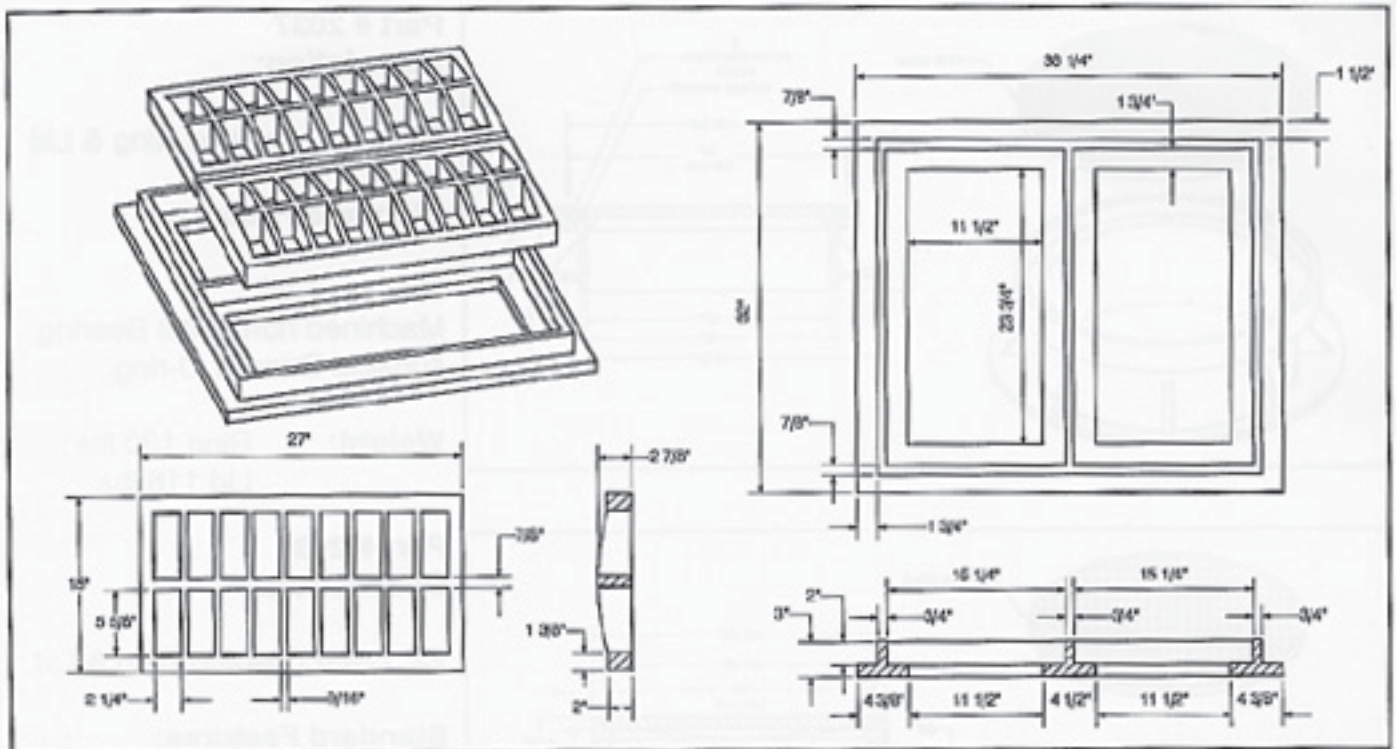

More Products  
Turn the Page ▶

Car Wash Drains, Oil Water Separators  
Terminal Loading Rack Drains, Truck Stops  
Heavy Duty

**Part # 2153**  
**Opening: 455 square inches**

**Description: Double Frame & Grate**  
**Weight: Frame 185 lbs, Grate 95 lbs each**

Medium Duty

**Part # 2155**  
**Opening: 207 square inches**

**Description: Single Frame & Grate**  
**Weight: Frame 52 lbs, Grate 80 lbs**